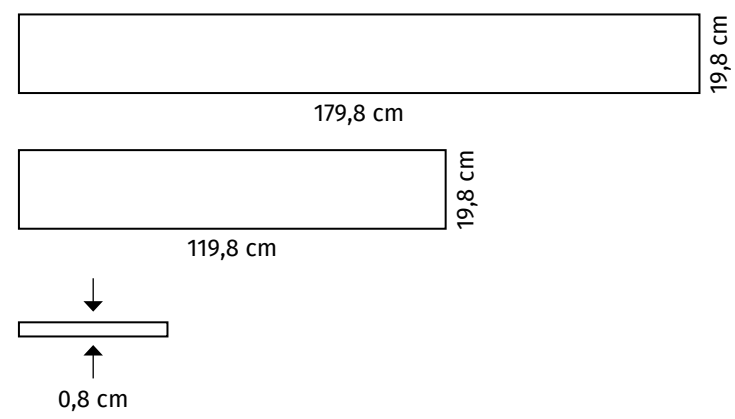

GRAND WOOD PRIME BROWN