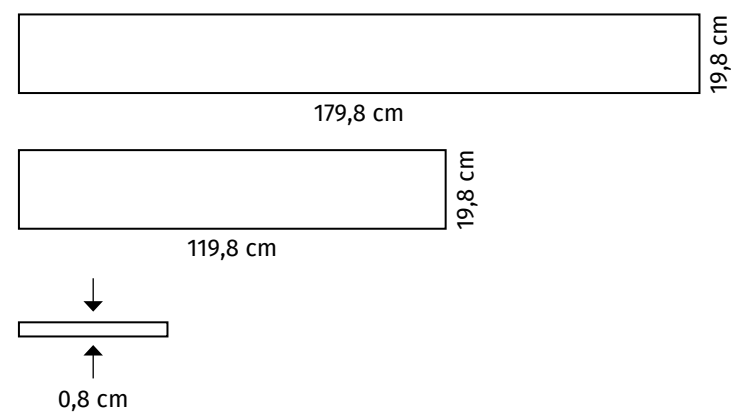

GRAND WOOD NATURAL CREAM