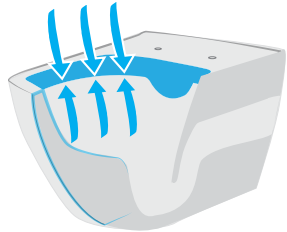

Water flows around the
whole interior of the bowl

HOW DOES CLEANON WORK?

Traditional toilet bowl

Traditional solutions in toilet bowls and WC compact sets involving an inner rim make it difficult to thoroughly clean hard to reach areas. Bacteria and dirt accumulate in the recesses. They are difficult to remove, even when using strong cleaning agents. An additional problem is that these areas are not visible.

All this makes cleaning toilets very time consuming and requires the use of large quantities of detergents and a specially profiled brush.

The CleanOn bowl

The solution to this problem is rimless bowls. The rimless CleanOn Opoczno technology ensures that the bowl is perfectly clean. The lack of an inner rim prevents the accumulation of bacteria, and allows for thorough cleaning and flushing of the inner surface of the bowl.

THE NEW CLEANON TOILET BOWL

NPD News 2016

CleanOn technology

the inner rim has been removed from the edge of the bowl making entire surface easy to clean

innovative water flushing system

innovative water circulation helps ensure that all surfaces are thoroughly cleaned, the water easily washes the whole interior of the bowl, thoroughly flushing it