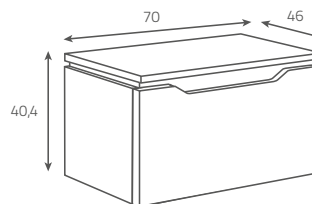

OS579-007

**Szafka z blatem
STREET FUSION 70**

Kolor: brązowy dąb
Wymiary (cm): 70 x 46 x 40,4
do kompletowania z umywalkami
nablatowymi STREET FUSION 50, 60
i SPLENDOUR 50, 60

**STREET FUSION 70
cabinet with countertop**

Colour: brown oak
Dimensions (cm): 70 x 46 x 40,4
to be completed with STREET FUSION
50, 60 and SPLENDOUR 50, 60
countertop washbasins