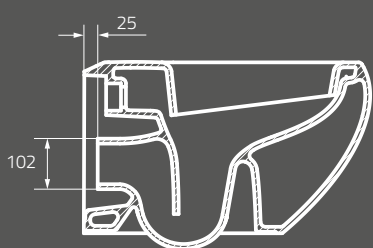

**K110-002**  
Miska zawieszana HIGH STREET  
HIGH STREET wall-hung bowl

**K110-001**  
Bidet zawieszany HIGH STREET  
HIGH STREET wall hung bidet

**OS581-007**  
Szafka z blatem METROPOLITAN 80  
METROPOLITAN 80 cabinet  
with countertop