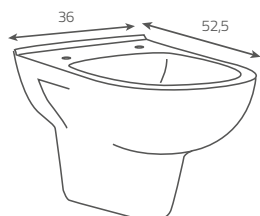

OK579-002-BOX

Miska zawieszana STREET FUSION

Wymiary (cm): 36 x 52,5

Funkcja spłukiwania: 3/6 l |

do kompletowania z deskami toaletowymi URBAN HARMONY/STREET FUSION (K98-0097) lub URBAN HARMONY/STREET FUSION SLIM (K98-0133)

STREET FUSION wall hung bowl

Dimensions (cm): 36 x 52,5

Flushing function: 3/6 l | to be completed with URBAN HARMONY/STREET FUSION toilet seat (K98-0097) or URBAN HARMONY/STREET FUSION SLIM toilet seat (K98-0133)