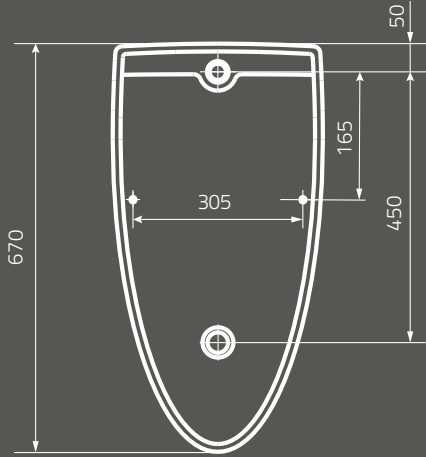

S580-001 | S580-002 (prawy | right)
OS579-010 | OS579-011 (lewy | left)
Słupek STREET FUSION
STREET FUSION wall hung pillar