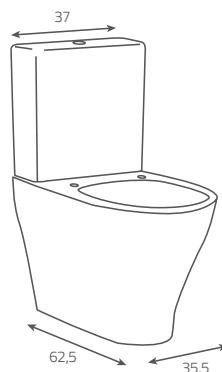

WC kompakt | WC compact
URBAN HARMONY CleanOn

OK580-009-BOX

Miska kompaktowa

URBAN HARMONY CleanOn

Wymiary (cm): 36 x 63

odpływ uniwersalny | Do kompletowania:

1. ze zbiornikiem UH 010 (OK580-011-BOX), UH 011 (OK580-012-BOX)
2. z deskami toaletowymi URBAN HARMONY/STREET FUSION (K98-0097) lub URBAN HARMONY/STREET FUSION SLIM (K98-0133).

Zbiornik URBAN HARMONY

Wymiary (cm): 37 x 15,5

doprowadzenie wody z boku (10) (OK580-011-BOX) lub z dołu (11) (OK580-012-BOX); funkcja 3/6 l lub 3/5 l

URBAN HARMONY CleanOn
compact bowl

Dimensions (cm): 36 x 63

universal outflow | to be completed with:

1. water tank UH 010 (OK580-011-BOX), UH 011 (OK580-012-BOX)
2. URBAN HARMONY/STREET FUSION toilet seat (K98-0097) or with URBAN HARMONY/STREET FUSION SLIM toilet seat (K98-0133)

URBAN HARMONY water tank

Dimensions (cm): 37 x 15,5

side water inlet (010) (OK580-011-BOX) or bottom water inlet (011) (OK580-012-BOX) | 3/6 l or 3/5 l function