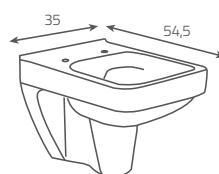

**SPLENDOUR 80 washbasin**

Dimensions (cm): 81,5 x 46  
with ceramic click-clack basin  
waste, hole for mixer and with over-  
flow | assembly with cabinet |  
to be completed with SPLENDOUR 80,  
METROPOLITAN 80 washbasin  
cabinet

**K99-0184-EX1****Korek ceramiczny klik-klak**

Wymiary (cm): 6,5 x 8,0  
do umywalk z przelewem

**Ceramic click-clack  
basin waste**

Dimensions (cm): 6,5 x 8,0  
for washbasins with overflow

**K99-0185-EX1****Korek ceramiczny**

Wymiary (cm): 6,5 x 10,2  
do umywalk bez przelewu

**Ceramic freeflow  
basin waste**

Dimensions (cm): 6,5 x 10,2  
for washbasins without overflow

**K40-003****Miska zawieszana****SPLENDOUR CleanOn**

Wymiary (cm): 35 x 54,5