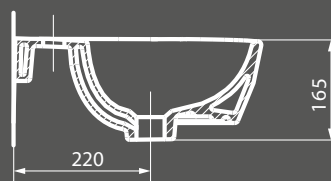

OK579-006-BOX
Umywalka STREET FUSION 60
STREET FUSION 60 washbasin