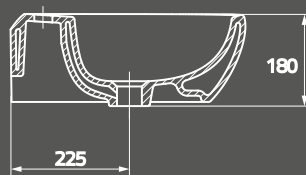

K110-004
Umywalka HIGH STREET 90
HIGH STREET 90 washbasin