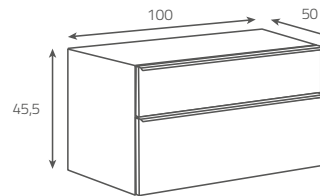

Wymiary (cm): 80 x 50 x 45,5

do kompletowania z umywalką nabladową  
HIGH STREET 70

**METROPOLITAN 80 cabinet,  
for washbasin HIGH STREET 70**

Colour: grey oak

Dimensions (cm): 80 x 50 x 45,5

to be completed with HIGH STREET 70  
countertop washbasin