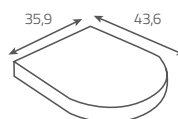

K98-0097

Deska URBAN HARMONY/STREET FUSION

Wymiary (cm): 35,9 x 43,6

duroplastowa, antybakteryjna, łatwo wypinająca się, wolnoopadająca

URBAN HARMONY/STREET FUSION toilet seat

Dimensions (cm): 36 x 43,3

duroplast, antibacterial, soft-close easy-off