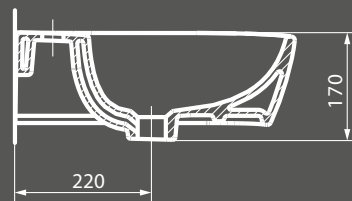

OK579-010 (010)
OK579-013 (011)
WC kompakt STREET FUSION
STREET FUSION WC compact