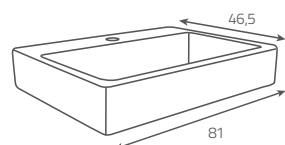

OK580-004-BOX

Umywalka METROPOLITAN 80

Wymiary (cm): 81 x 46,5

z otworem na armaturę i przelewem |
do kompletowania z szafkami podumywal-
kowymi: METROPOLITAN 80,
SPLENDOUR 80

Washbasin METROPOLITAN 80

Dimensions (cm): 81 x 46,5

with hole for mixer and overflow |
to be completed with METROPOLITAN 80,
SPLENDOUR 80 washbasin cabinets