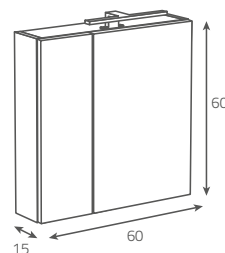

S801-060
szafka lustrzana **STREET FUSION 60**
Wymiary (cm): 60 x 15 x 60
z oświetleniem LED

STREET FUSION 60 mirror cabinet
Dimensions (cm): 60 x 15 x 60
with LED lighting