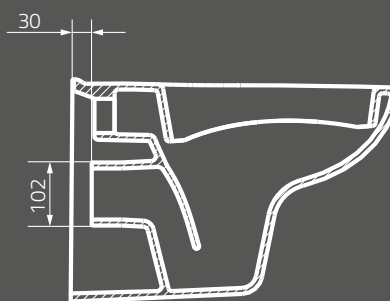

OK579-004-BOX
Bidet zawieszany STREET FUSION
STREET FUSION wall hung bidet