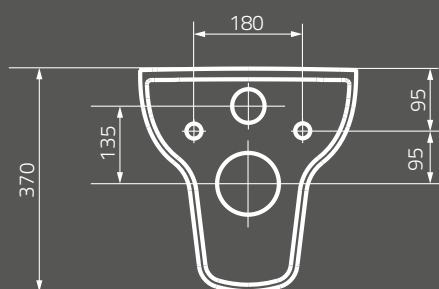

OK579-004-BOX
Bidet zawieszany STREET FUSION
STREET FUSION wall hung bidet