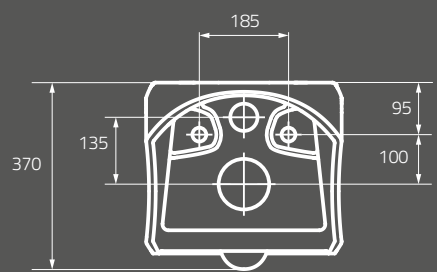

**K110-002**  
Miska zawieszana HIGH STREET  
HIGH STREET wall-hung bowl

**K110-001**  
Bidet zawieszany HIGH STREET  
HIGH STREET wall hung bidet

**OS581-007**  
Szafka z blatem METROPOLITAN 80  
METROPOLITAN 80 cabinet  
with countertop