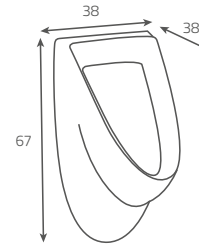

OK579-003-BOX

Pisuar STREET FUSION SF 100

Wymiary (cm): 38 x 38

STREET FUSION SF 100

urinal

Dimensions (cm): 38 x 38