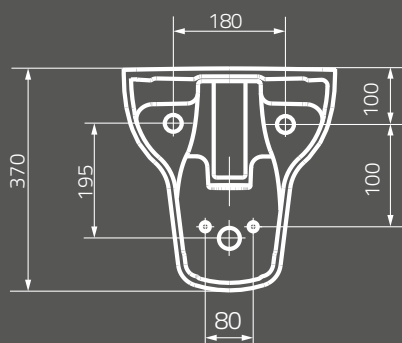

OK579-010 (010)  
OK579-013 (011)  
WC kompakt STREET FUSION  
STREET FUSION WC compact

**OK579-002-BOX**  
Miska zawieszana STREET FUSION  
STREET FUSION wall-hung bowl

**OK579-004-BOX**  
Bidet zawieszany STREET FUSION  
STREET FUSION wall hung bidet