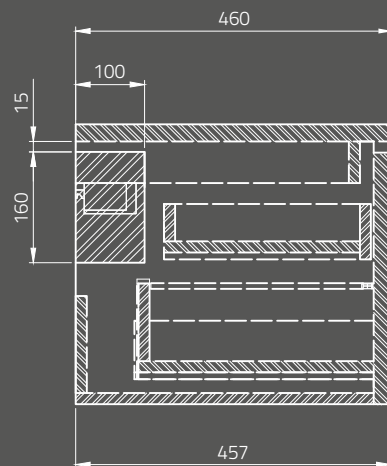

OS579-009 | OS579-005
Szafka z blatem
STREET FUSION 80
STREET FUSION 80
cabinet with countertop