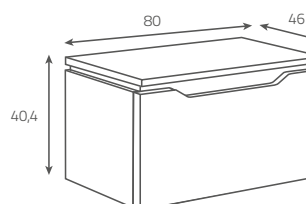

OS579-005

**Szafka z blatem
STREET FUSION 80**

Kolor: brązowy dąb
Wymiary (cm): 80 x 46 x 40,4
do kompletowania z umywalkami
nablatowymi STREET FUSION 50, 60,
70 i SPLENDOUR 50, 60

**STREET FUSION 80
cabinet with countertop**

Colour: brown oak
Dimensions (cm): 80 x 46 x 40,4
to be completed with STREET FUSION
50, 60, 70 and SPLENDOUR 50, 60
countertop washbasins