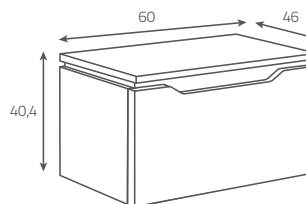

OS579-006

**Szafka z blatem
STREET FUSION 60**

Kolor: brązowy dąb
Wymiary (cm): 60 x 46 x 40,4
do kompletowania z umywalkami
nablatowymi STREET FUSION 50
i SPLENDOUR 50

**STREET FUSION 60
cabinet with countertop**

Colour: brown oak
Dimensions (cm): 60 x 46 x 40,4
to be completed with STREET FUSION
50 and SPLENDOUR 50 countertop
washbasins