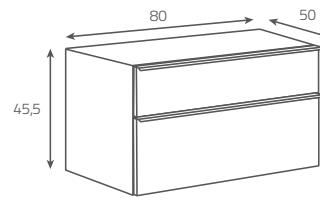

OS581-007

Szafka z blatem

METROPOLITAN 80

Kolor: szary dąb

Wymiary (cm): 80 x 50 x 45,5

do kompletowania z umywalką nabladową
HIGH STREET 70

**METROPOLITAN 80 cabinet,
for washbasin HIGH STREET 70**

Colour: grey oak

Dimensions (cm): 80 x 50 x 45,5

to be completed with HIGH STREET 70
countertop washbasin