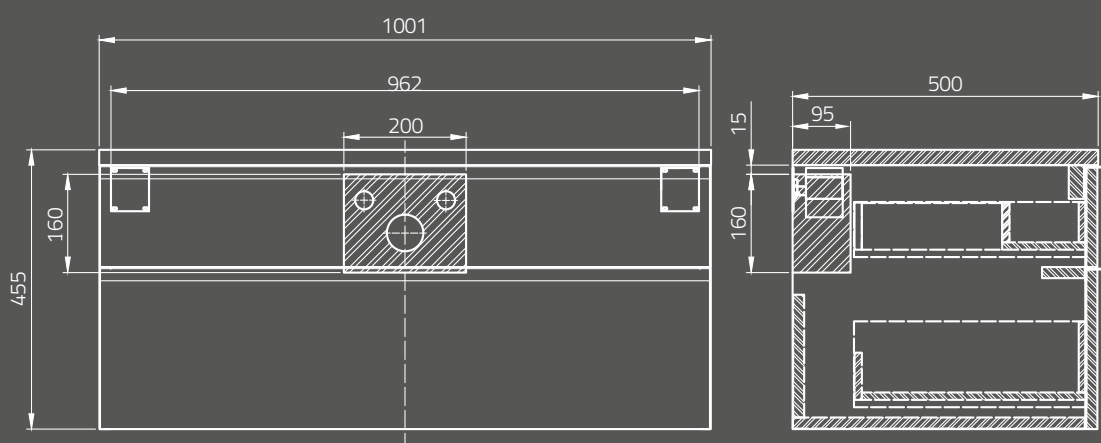

OS581-008
Szafka z blatem METROPOLITAN 100
METROPOLITAN 100 cabinet
with countertop