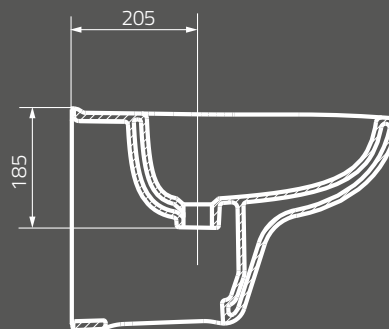

OK579-004-BOX
Bidet zawieszany STREET FUSION
STREET FUSION wall hung bidet