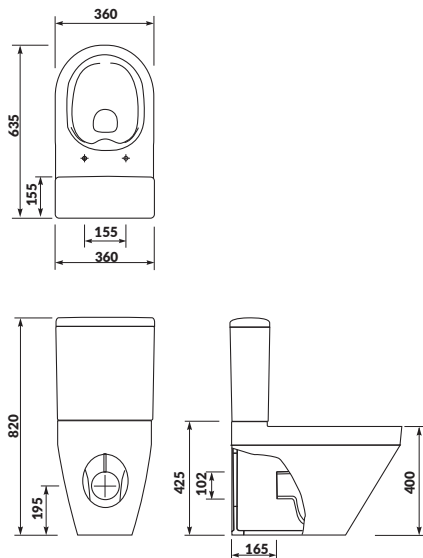

K114-011
**MISKA KOMPAKTOWA BACK TO WALL CREA
CLEANON 010/020 OWALNA**
COMPACT BOWL BACK TO WALL CREA
CLEANON 010/011 OVAL