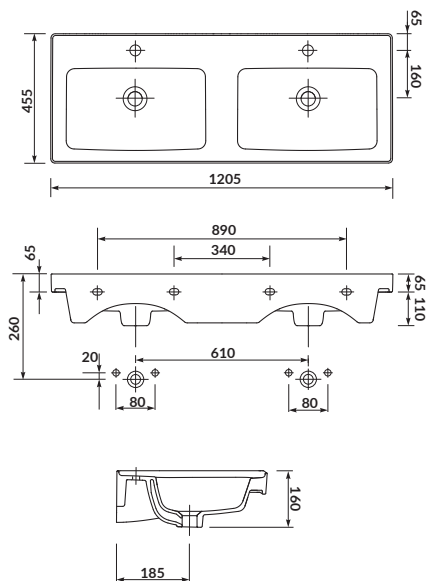

K673-006
UMYWALKA MEBLOWA CREA 120
CREA 120 FURNITURE WASHBASIN